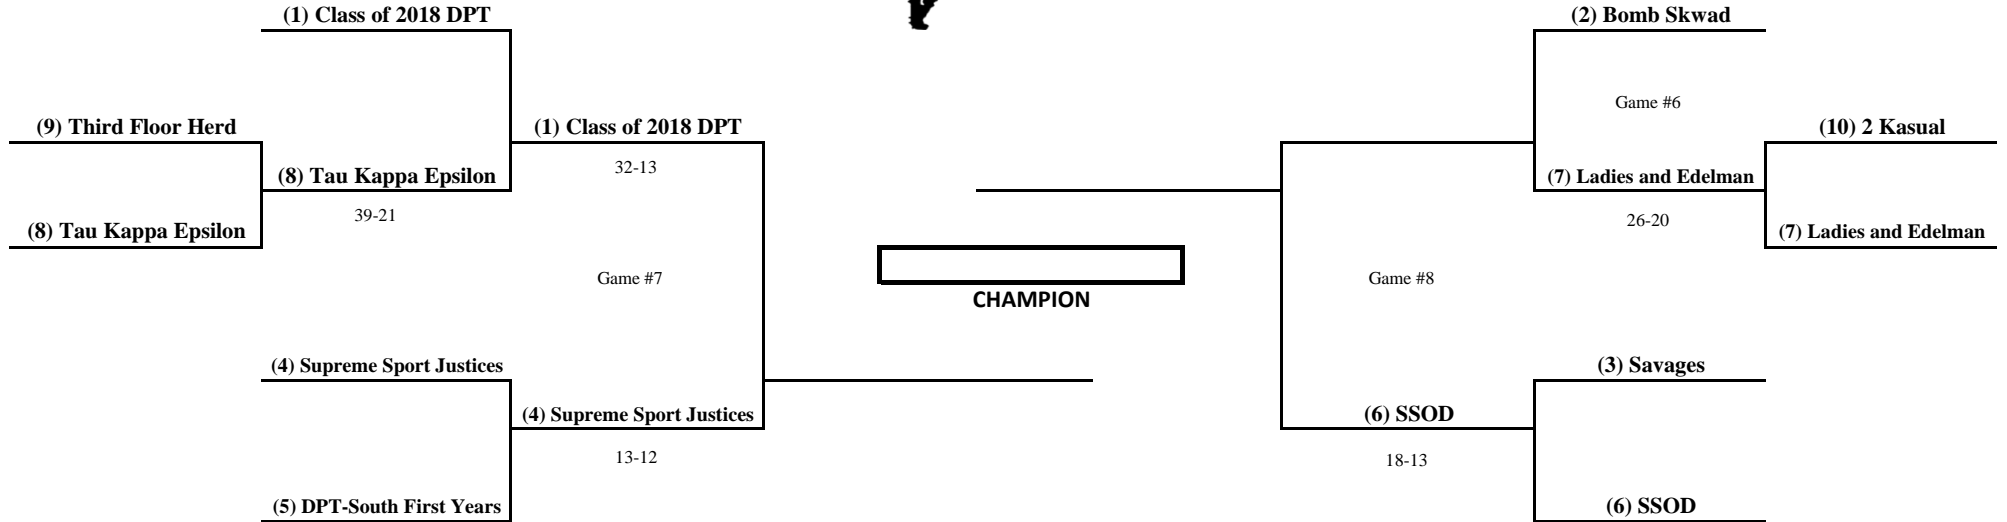

# 2016 Intramural Flag Football Playoffs

All games are played at Rutgers University-Camden Community Park.

*\*Schedule subject to change based on facility availability and prevailing weather conditions.*